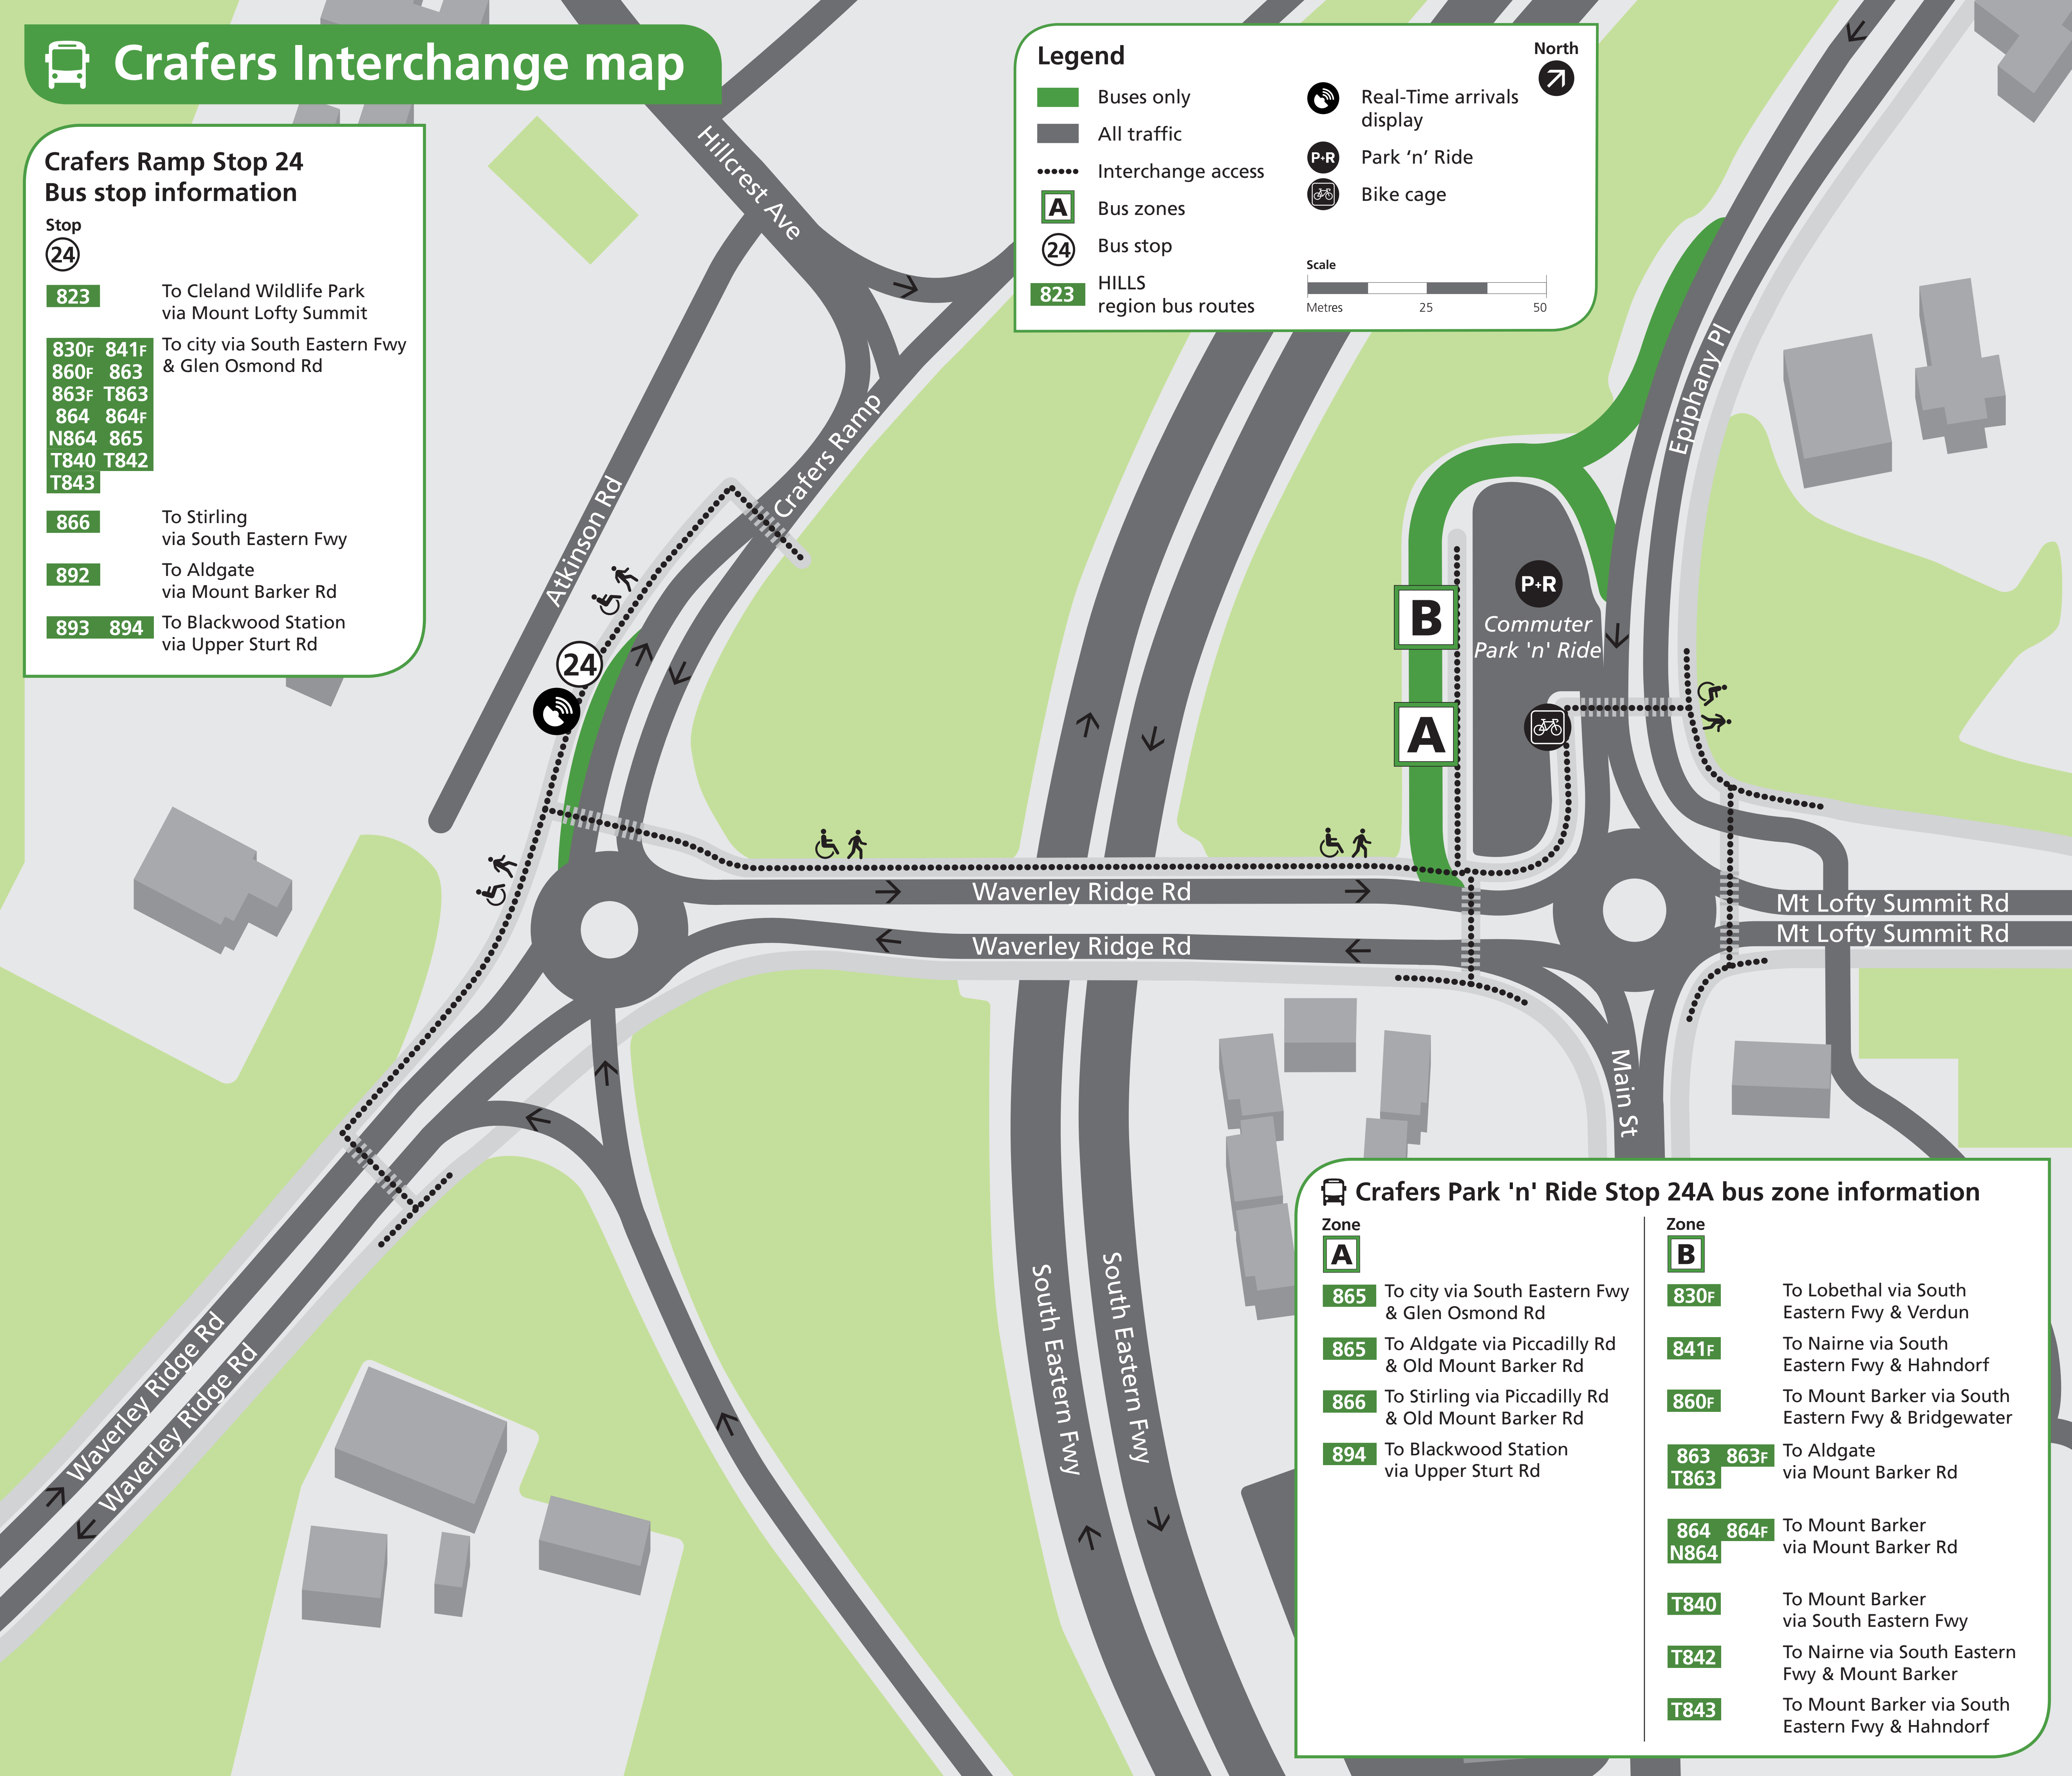

Crafers Interchange map

Crafers Ramp Stop 24 Bus stop information

- Stop **24**
- 823** To Cleland Wildlife Park via Mount Lofty Summit
 - 830F 841F** To city via South Eastern Fwy & Glen Osmond Rd
 - 860F 863**
 - 863F T863**
 - 864 864F**
 - N864 865**
 - T840 T842**
 - T843**
 - 866** To Stirling via South Eastern Fwy
 - 892** To Aldgate via Mount Barker Rd
 - 893 894** To Blackwood Station via Upper Sturt Rd

Legend

- Buses only
- All traffic
- Interchange access
- Bus zones
- Bus stop
- 823** HILLS region bus routes
- Real-Time arrivals display
- Park 'n' Ride
- Bike cage

Scale: 0, 25, 50 Metres

North

Crafers Park 'n' Ride Stop 24A bus zone information

- | Zone | Route | Zone | Route |
|------------|-----------------------------------------------------------|----------------------|--------------------------------------------------------|
| A | 865 To city via South Eastern Fwy & Glen Osmond Rd | B | 830F To Lobethal via South Eastern Fwy & Verdun |
| 865 | To Aldgate via Piccadilly Rd & Old Mount Barker Rd | 841F | To Nairne via South Eastern Fwy & Hahndorf |
| 866 | To Stirling via Piccadilly Rd & Old Mount Barker Rd | 860F | To Mount Barker via South Eastern Fwy & Bridgewater |
| 894 | To Blackwood Station via Upper Sturt Rd | 863 863F T863 | To Aldgate via Mount Barker Rd |
| | | 864 864F N864 | To Mount Barker via Mount Barker Rd |
| | | T840 | To Mount Barker via South Eastern Fwy |
| | | T842 | To Nairne via South Eastern Fwy & Mount Barker |
| | | T843 | To Mount Barker via South Eastern Fwy & Hahndorf |