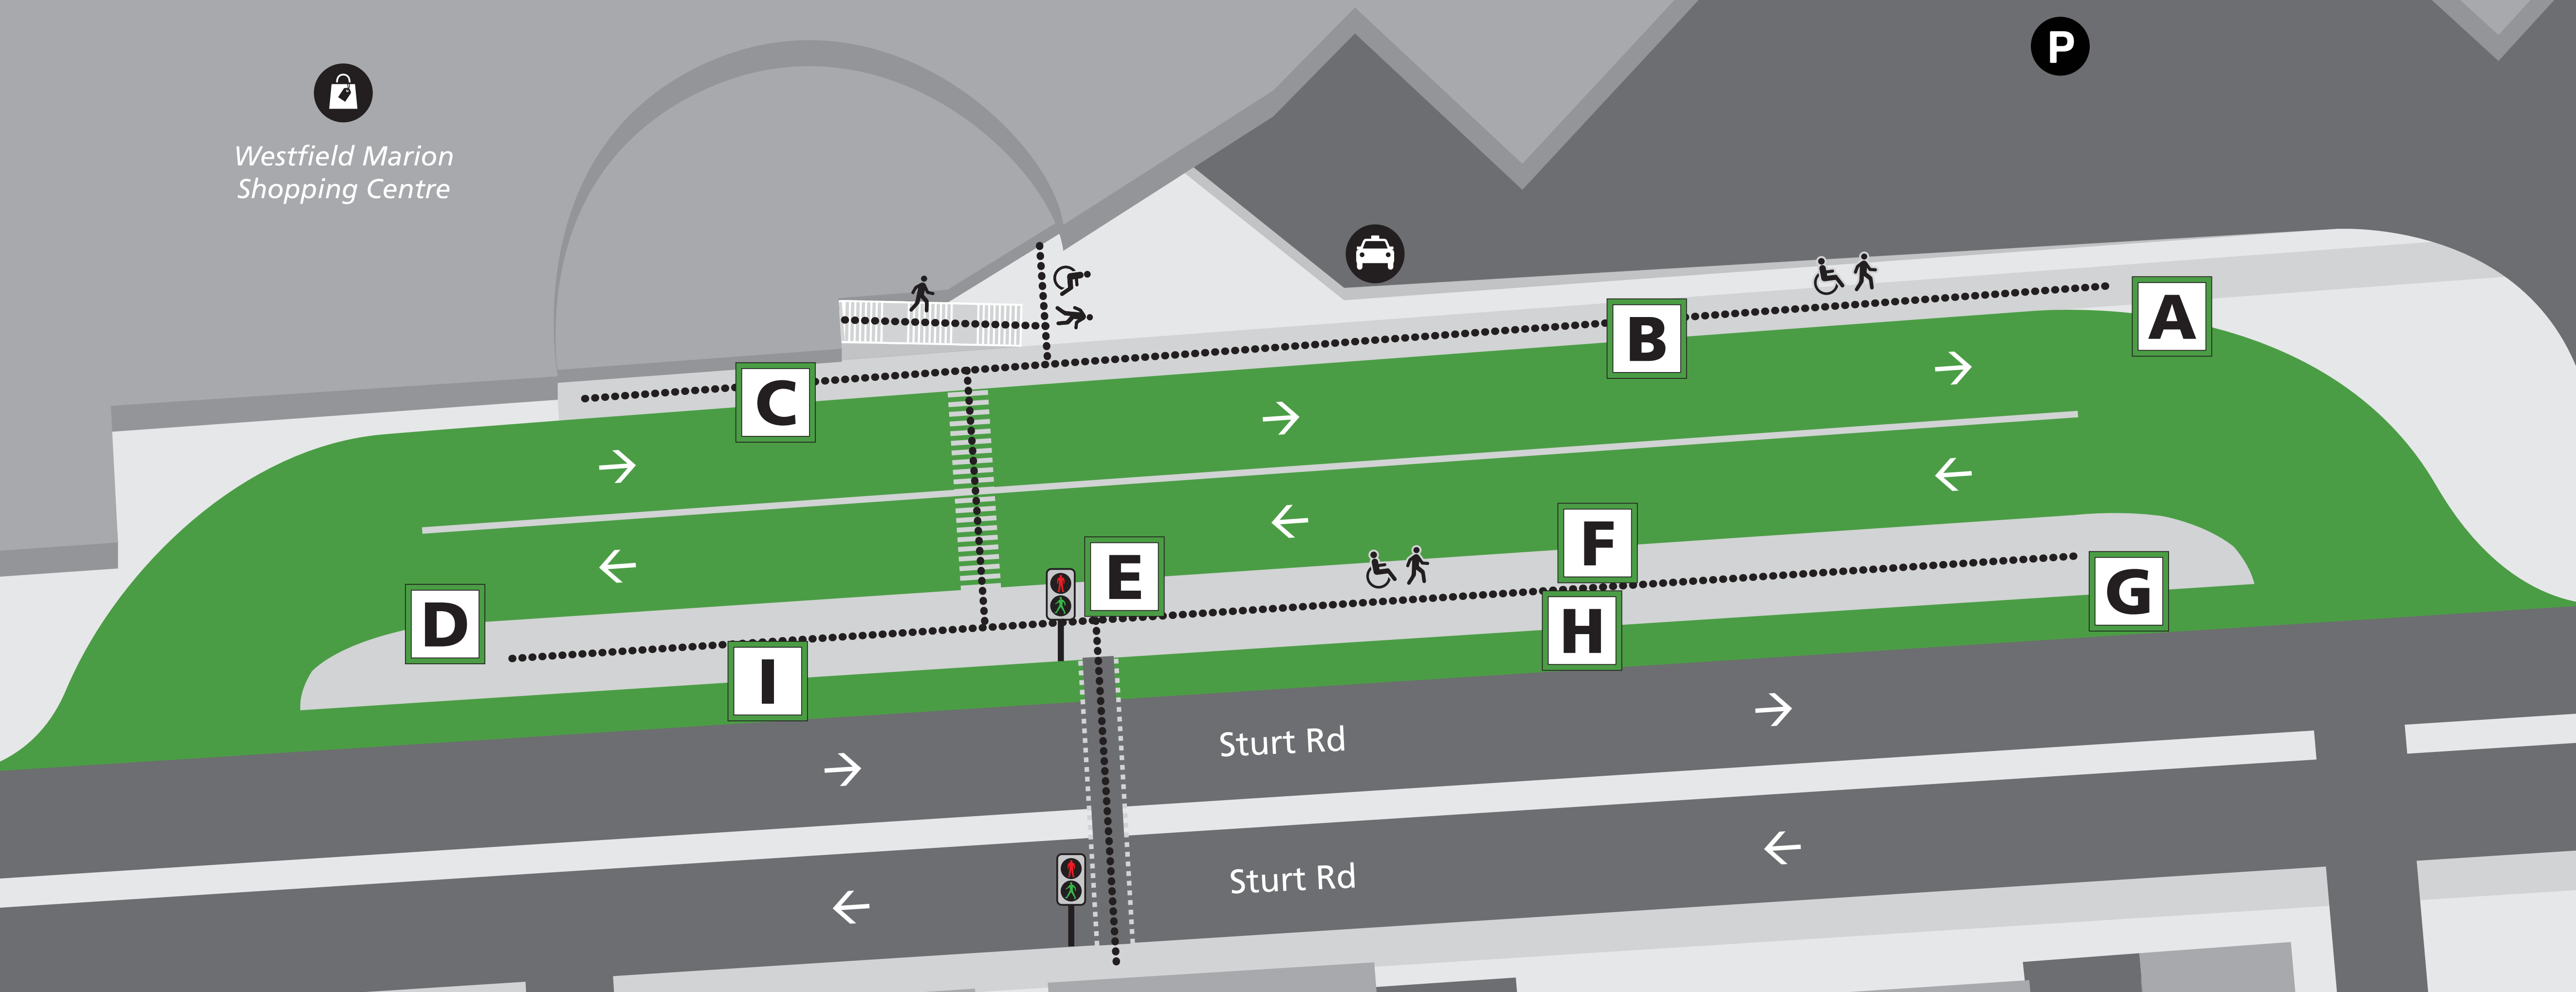

# Marion Centre Interchange map

Westfield Marion Shopping Centre

## Legend

- Buses only
- All traffic
- Interchange access
- Bus zones
- NORTH SOUTH region bus routes
- EAST WEST region bus routes
- OUTER NORTH EAST region bus routes
- OUTER SOUTH region bus routes
- Regional Services - Regional fares apply
- Shopping Centre
- Parking
- Taxi

## Bus zone information

Zone

- A**
- To city
  - To Arndale Centre Interchange via Portrush Rd (anti-clockwise loop)
  - To Aberfoyle Hub
  - To Old Reynella Interchange
  - To Marino
  - To Blair Athol via City

Zone

- B**
- To city
  - To Golden Grove via City & O-Bahn
  - To Paradise Interchange via City

Zone

- G** Bus Layover Only

Zone

- C**
- To Colonnades Centre Interchange
  - To Seaford Centre
  - Regional Services – Regional fares apply**
  - To Adelaide or Goolwa via Victor Harbor
  - To Goolwa via Victor Harbor