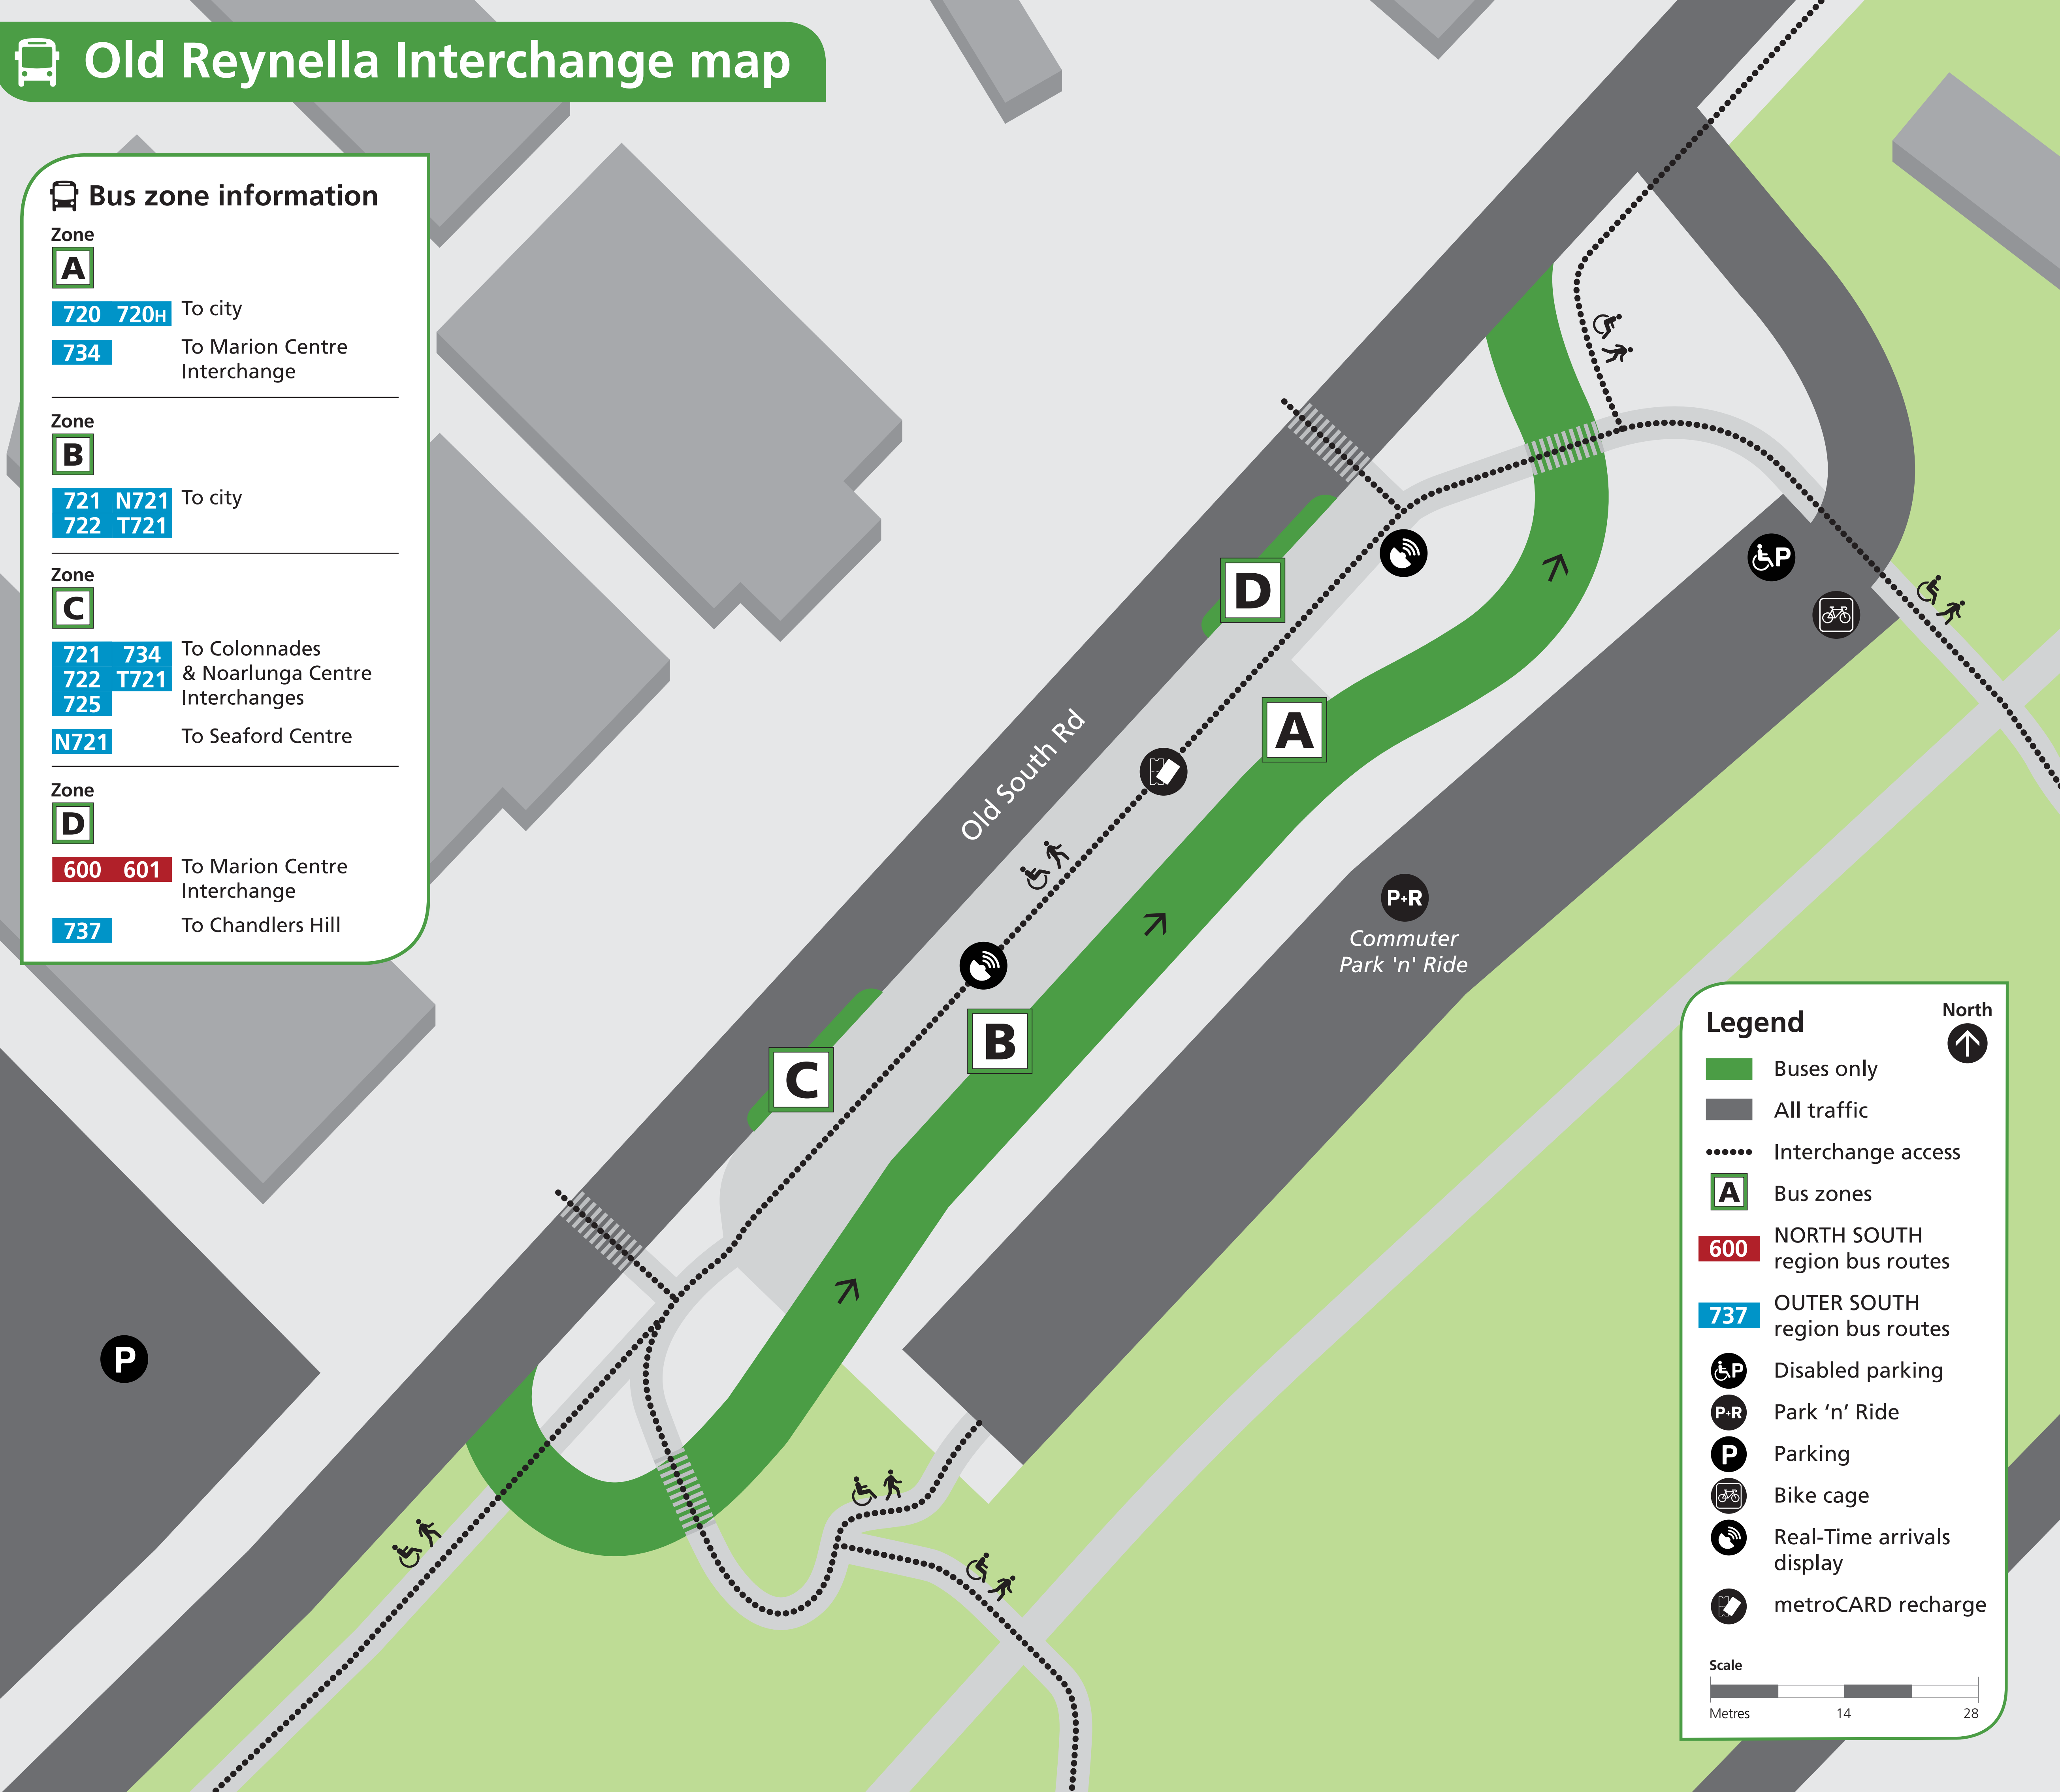

Old Reynella Interchange map

Bus zone information

Zone

A

720 720H To city

734 To Marion Centre Interchange

Zone

B

721 N721 To city

722 T721

Zone

C

721 734 To Colonnades & Noarlunga Centre Interchanges

722 T721
725

N721 To Seaford Centre

Zone

D

600 601 To Marion Centre Interchange

737 To Chandlers Hill

Legend

- Buses only
- All traffic
- Interchange access
- Bus zones
- NORTH SOUTH region bus routes
- OUTER SOUTH region bus routes
- Disabled parking
- Park 'n' Ride
- Parking
- Bike cage
- Real-Time arrivals display
- metroCARD recharge