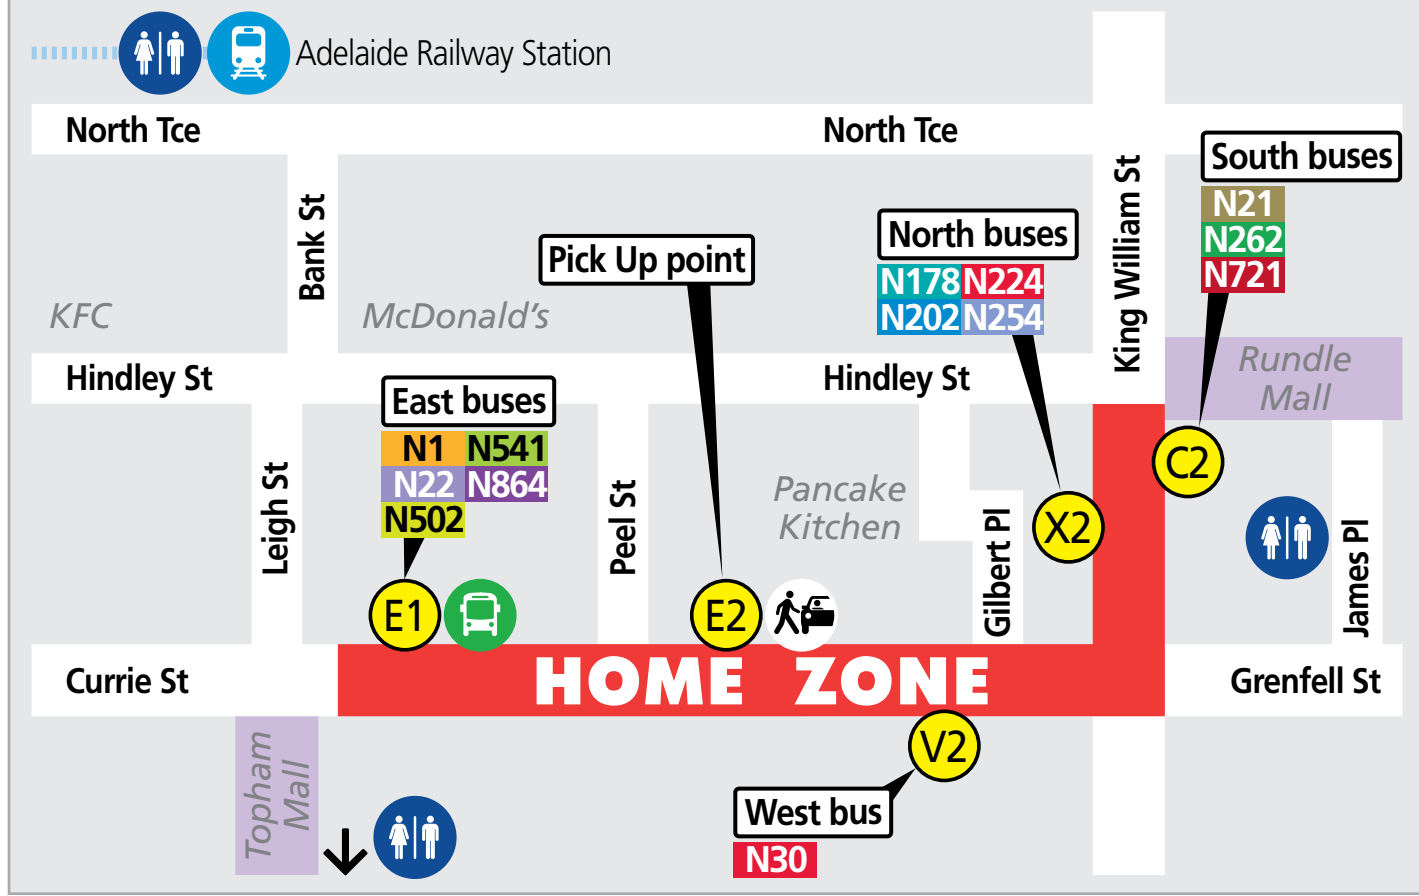

## After Midnight buses

- East**
- E1 Currie Street**
  - N1** to Golden Grove via O-Bahn
  - N22** to Wattle Park
  - N502** to Salisbury
  - N541** to Fairview Park via O-Bahn
  - N864** to Mount Barker
- West**
- V2 Currie Street**
  - N30** to West Lakes
- North**
- X2 King William Street**
  - N178** to Newton
  - N202** to Ingle Farm
  - N224** to Gawler via Elizabeth
  - N254** to Semaphore via Arndale
- South**
- C2 King William Street**
  - N21** to Aberfoyle Hub via Marion
  - N262** to Marion
  - N721** to Seaford via Noarlunga
- Pick Up point**
- E2 Currie Street**

## Home Zone offers:

- Real Time travel info
- CCTV
- Lighting
- Police patrols
- Toilets