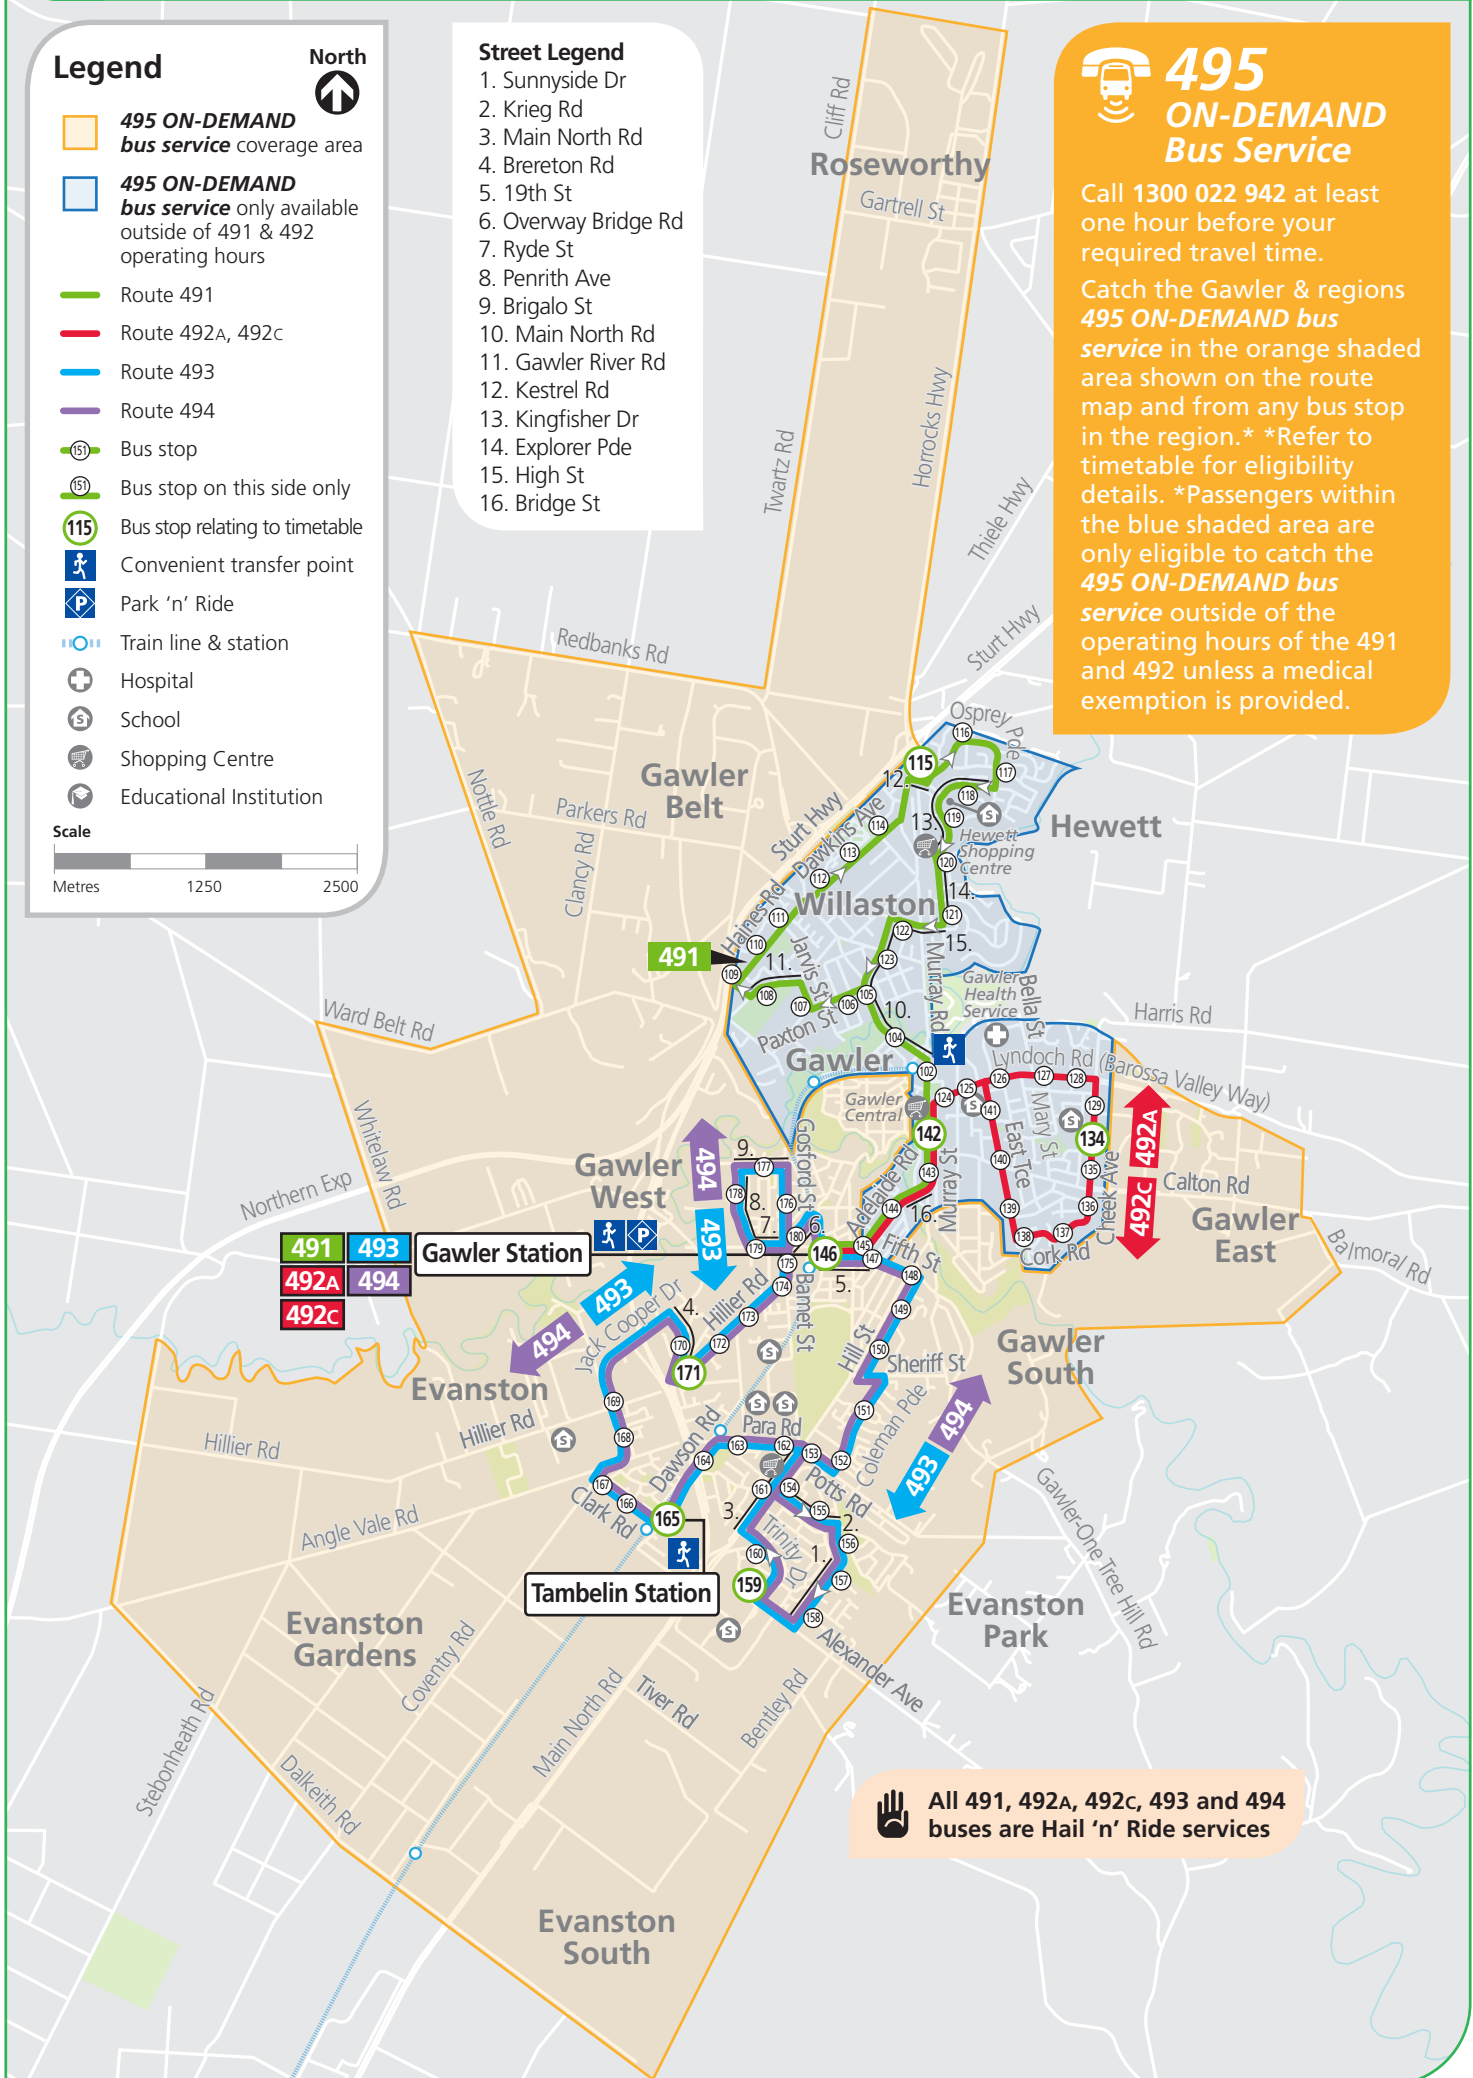

Legend

-  **495 ON-DEMAND bus service** coverage area
-  **495 ON-DEMAND bus service** only available outside of 491 & 492 operating hours
-  Route 491
-  Route 492A, 492C
-  Route 493
-  Route 494
-  Bus stop
-  Bus stop on this side only
-  Bus stop relating to timetable
-  Convenient transfer point
-  Park 'n' Ride
-  Train line & station
-  Hospital
-  School
-  Shopping Centre
-  Educational Institution

Street Legend

1. Sunnyside Dr
2. Krieg Rd
3. Main North Rd
4. Breerton Rd
5. 19th St
6. Overway Bridge Rd
7. Ryde St
8. Penrith Ave
9. Brigalo St
10. Main North Rd
11. Gawler River Rd
12. Kestrel Rd
13. Kingfisher Dr
14. Explorer Pde
15. High St
16. Bridge St

495 ON-DEMAND Bus Service

Call 1300 022 942 at least one hour before your required travel time.

Catch the Gawler & regions **495 ON-DEMAND bus service** in the orange shaded area shown on the route map and from any bus stop in the region.* *Refer to timetable for eligibility details. *Passengers within the blue shaded area are only eligible to catch the **495 ON-DEMAND bus service** outside of the operating hours of the 491 and 492 unless a medical exemption is provided.

All 491, 492A, 492C, 493 and 494 buses are Hail 'n' Ride services