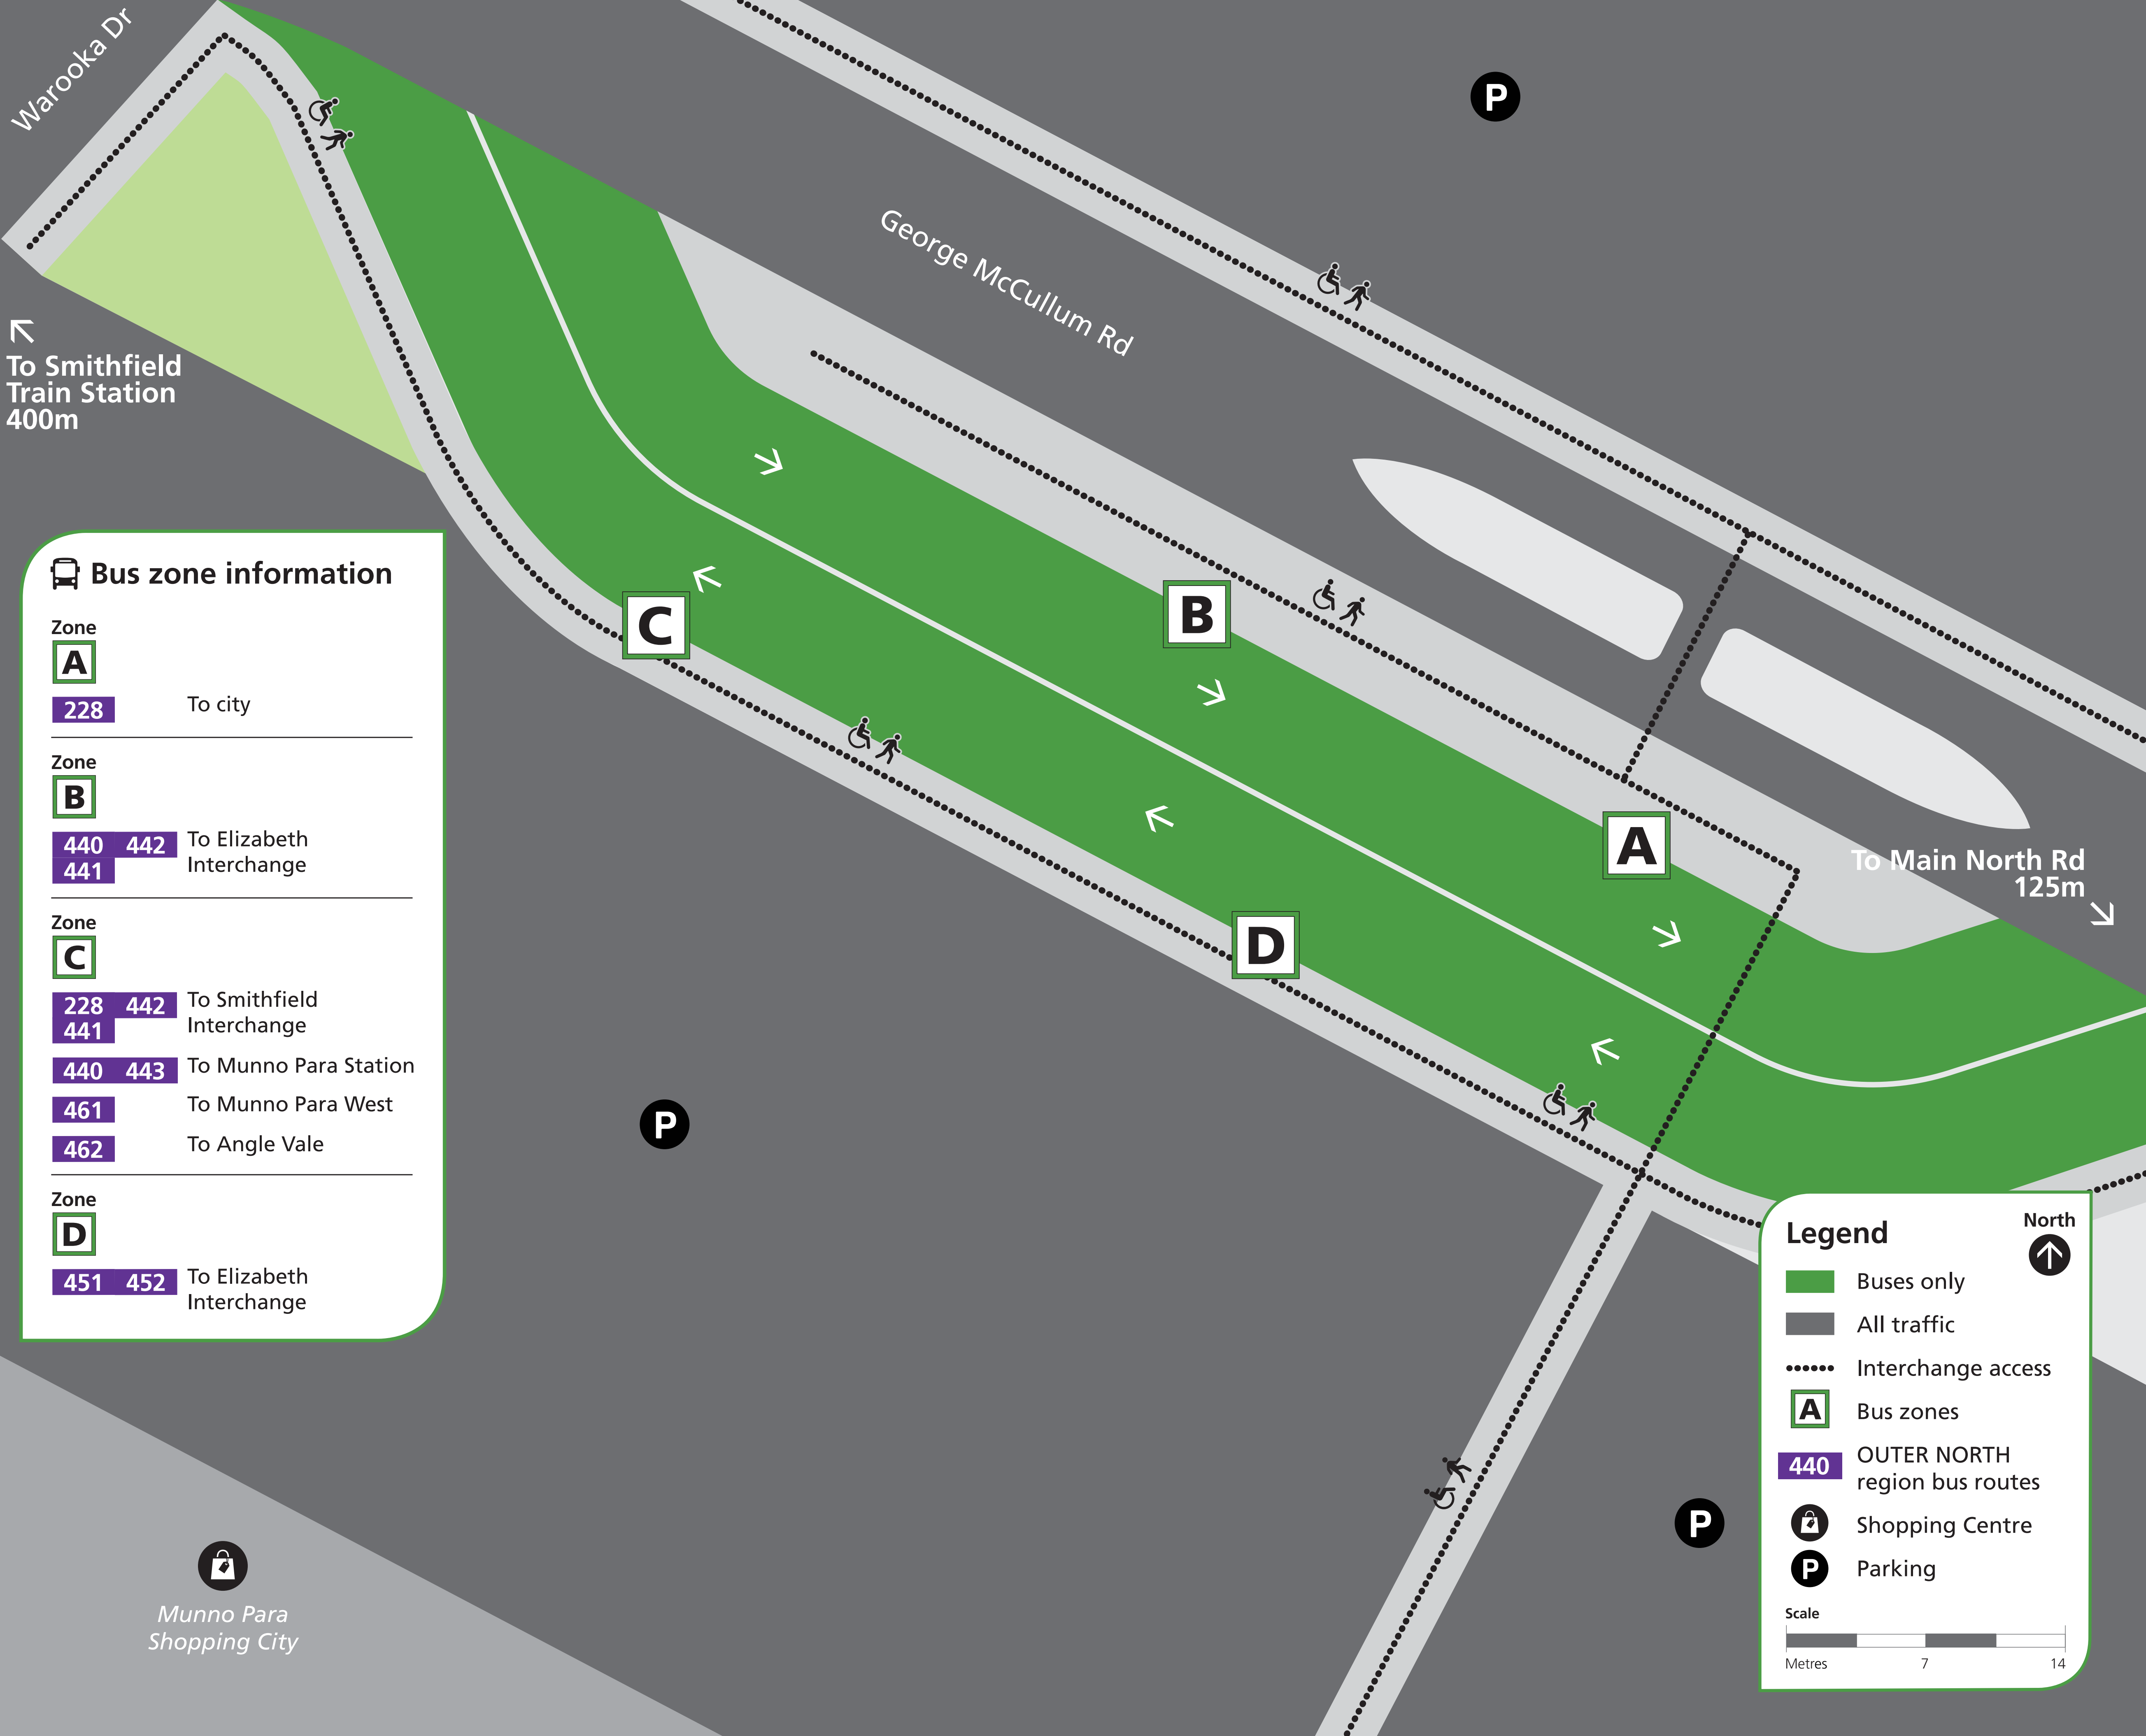

# Munno Para Centre Interchange map

## Bus zone information

- Zone A**  
 228 To city
- 
- Zone B**  
 440 442 To Elizabeth Interchange  
 441
- 
- Zone C**  
 228 442 To Smithfield Interchange  
 441  
 440 443 To Munno Para Station  
 461 To Munno Para West  
 462 To Angle Vale
- 
- Zone D**  
 451 452 To Elizabeth Interchange

**Legend**

- Buses only
- All traffic
- Interchange access
- Bus zones
- OUTER NORTH region bus routes
- Shopping Centre
- Parking

Scale  
 Metres 7 14

North ↑

Munno Para Shopping City